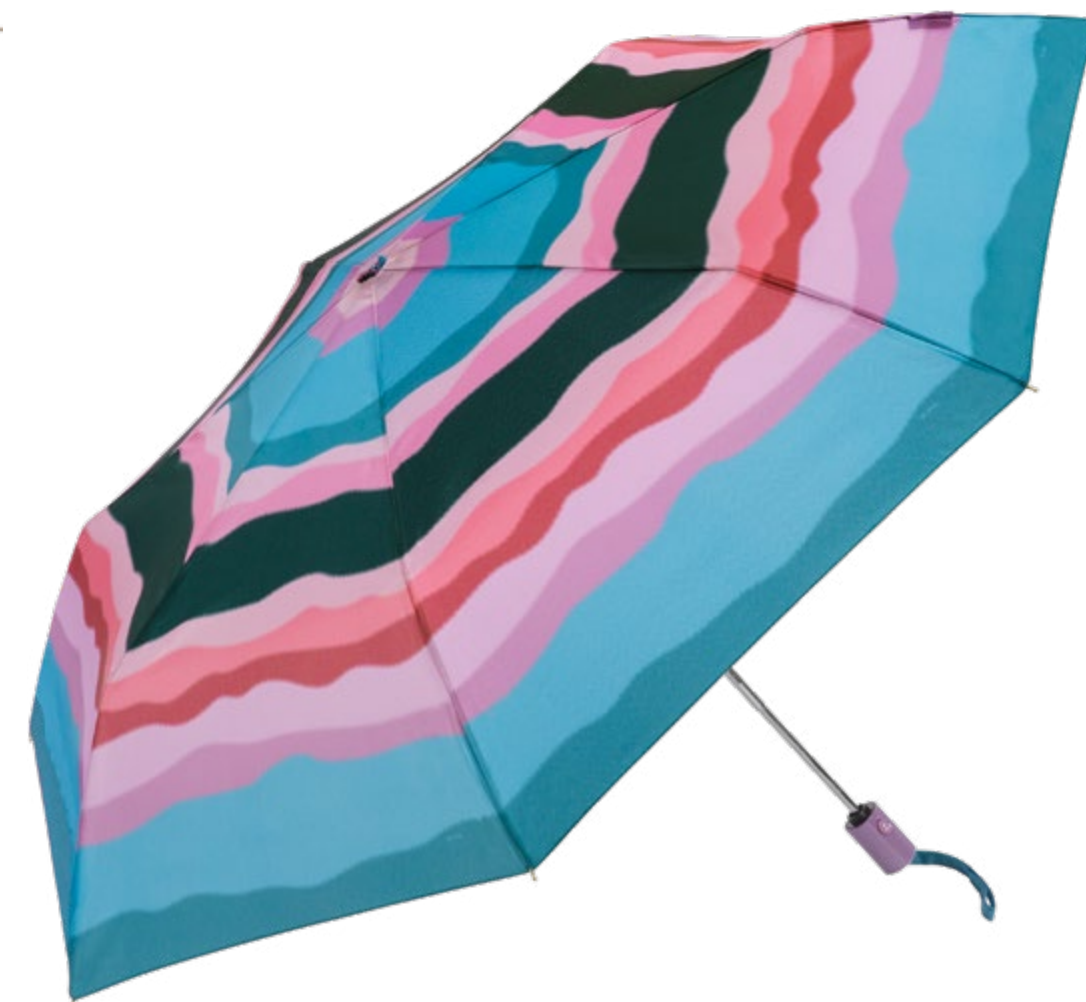

AUTO / OPEN + CLOSE

WINDPROOF

UV +50

RECYCLABLE HANDLE

RECYCLED & RECYCLABLE
POLYESTER

SERENE

REF: 58233

PUÑO / HANDLE MATERIAL: RECYCLABLE PLASTIC

MEDIDA / SIZE: 54 cm x 7 - 3 SEC

TEJIDO / FABRIC MATERIAL: POLYESTER RECYCLED & RECYCLABLE