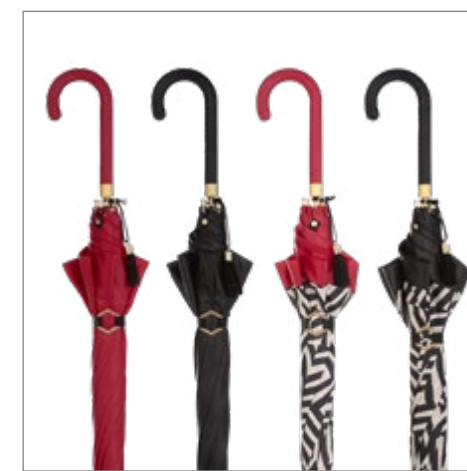

48244

REF										
48242	3	61 cm	8	●	●	●	●	●	●	12 - 36
48240	6	61 cm	8	●	●			●		12 - 36
48244	7	61 cm	8	●	●	●		●	●	12 - 36
4700	10	65 cm	8		●			●		12 - 36
48248	11	61 cm	8	●	●	●	●	●		12 - 36
48246	13	61 cm	8	●	●	●	●	●	●	12 - 36
48234	16	61 cm	8	●	●	●	●	●		12 - 36
48232	18	61 cm	8	●	●	●	●	●	●	12 - 36

REF													
58242	4	54 cm	8	3			●	●	●	●	●	32 cm	12 - 36
58243	5	54 cm	7	3	●		●		●	●	●	27 cm	12 - 36
58245	8	52 cm	6	5			●	●		●	●	18 cm	12 - 36
58244	9	54 cm	8	3	●		●			●	●	28 cm	12 - 36
58248	12	54 cm	7	3	●		●		●	●		27 cm	12 - 36
58246	14	52 cm	6	5			●	●	●	●	●	18 cm	12 - 36
58247	15	54 cm	7	3	●		●	●	●	●	●	27 cm	12 - 36
58234	17	54 cm	7	3	●		●		●	●		27 cm	12 - 36
58233	19	54 cm	7	3	●		●		●	●	●	27 cm	12 - 36