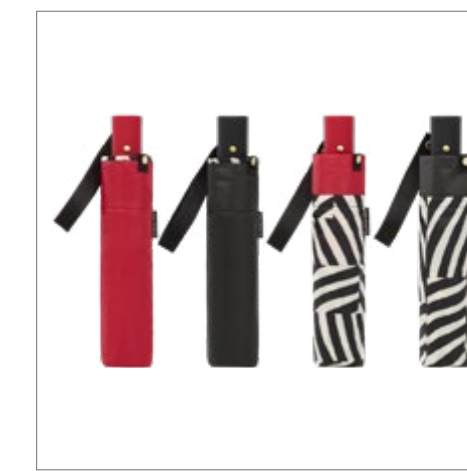

58244

REF										
48242	3	61 cm	8	●	●	●	●	●	●	12 - 36
48240	6	61 cm	8	●	●			●		12 - 36
48244	7	61 cm	8	●	●	●		●	●	12 - 36
4700	10	65 cm	8		●			●		12 - 36
48248	11	61 cm	8	●	●	●	●	●		12 - 36
48246	13	61 cm	8	●	●	●	●	●	●	12 - 36
48234	16	61 cm	8	●	●	●	●	●		12 - 36
48232	18	61 cm	8	●	●	●	●	●	●	12 - 36

REF													
58242	4	54 cm	8	3			●	●	●	●	●	32 cm	12 - 36
58243	5	54 cm	7	3	●		●		●	●	●	27 cm	12 - 36
58245	8	52 cm	6	5			●	●		●	●	18 cm	12 - 36
58244	9	54 cm	8	3	●		●			●	●	28 cm	12 - 36
58248	12	54 cm	7	3	●		●		●	●		27 cm	12 - 36
58246	14	52 cm	6	5			●	●	●	●	●	18 cm	12 - 36
58247	15	54 cm	7	3	●		●	●	●	●	●	27 cm	12 - 36
58234	17	54 cm	7	3	●		●		●	●		27 cm	12 - 36
58233	19	54 cm	7	3	●		●		●	●	●	27 cm	12 - 36