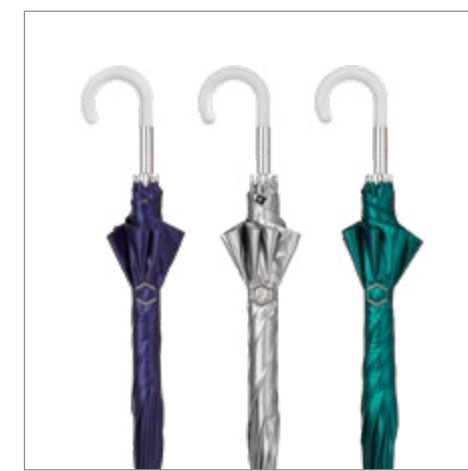

48248

REF										
48242	3	61 cm	8	●	●	●	●	●	●	12 - 36
48240	6	61 cm	8	●	●			●		12 - 36
48244	7	61 cm	8	●	●	●		●	●	12 - 36
4700	10	65 cm	8		●			●		12 - 36
48248	11	61 cm	8	●	●	●	●	●		12 - 36
48246	13	61 cm	8	●	●	●	●	●	●	12 - 36
48234	16	61 cm	8	●	●	●	●	●		12 - 36
48232	18	61 cm	8	●	●	●	●	●	●	12 - 36

REF													
58242	4	54 cm	8	3			●	●	●	●	●	32 cm	12 - 36
58243	5	54 cm	7	3	●		●		●	●	●	27 cm	12 - 36
58245	8	52 cm	6	5			●	●		●	●	18 cm	12 - 36
58244	9	54 cm	8	3	●		●			●	●	28 cm	12 - 36
58248	12	54 cm	7	3	●		●		●	●		27 cm	12 - 36
58246	14	52 cm	6	5			●	●	●	●	●	18 cm	12 - 36
58247	15	54 cm	7	3	●		●	●	●	●	●	27 cm	12 - 36
58234	17	54 cm	7	3	●		●		●	●		27 cm	12 - 36
58233	19	54 cm	7	3	●		●		●	●	●	27 cm	12 - 36