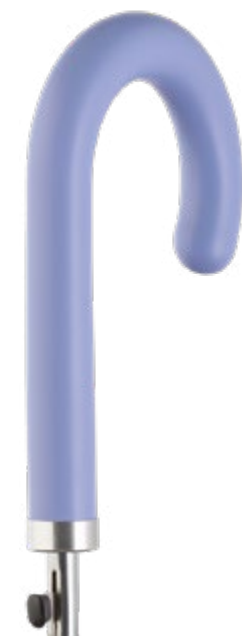

GALES

REF: C404

PUÑO / HANDLE MATERIAL: RECYCLABLE PLASTIC

MEDIDA / SIZE: 61 cm x 8

TEJIDO / FABRIC MATERIAL: POLYESTER