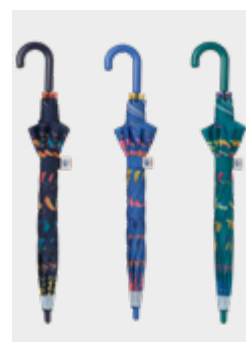

RECYCLABLE
HANDLE

Ref.								
				AUTO/OPEN	WINDPROOF	RECYCLABLE HANDLE	RECYCLED & RECYCLABLE POLYESTER	
60231	54 cm	8	-	✓	✓	✓	✓	12-36
60232	52 cm	6	5 sec.		✓	✓	✓	12-36
60233	54 cm	8	3 sec.	✓	✓	✓	✓	12-36
60234	54 cm	8	-	✓	✓	✓	✓	12-36
60220	48 cm	8	-		✓	✓		12-36
60221	48 cm	8	-		✓	✓	✓	12-36
60222	54 cm	8	-	✓	✓	✓	✓	12-36
60224	56 cm	8	-	✓	✓	✓		12-36
60225	48 cm	8	-		✓	✓	✓	12-36

60220

60221

60231

60222

60232

60224

60233

60234