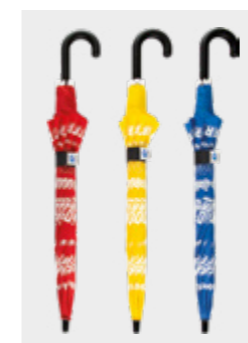

RECYCLABLE
HANDLE

Ref.								
				AUTO/OPEN	WINDPROOF	RECYCLABLE HANDLE	RECYCLED & RECYCLABLE POLYESTER	
60231	54 cm	8	-	✓	✓	✓	✓	12-36
60232	52 cm	6	5 sec.		✓	✓	✓	12-36
60233	54 cm	8	3 sec.	✓	✓	✓	✓	12-36
60234	54 cm	8	-	✓	✓	✓	✓	12-36
60220	48 cm	8	-		✓	✓		12-36
60221	48 cm	8	-		✓	✓	✓	12-36
60222	54 cm	8	-	✓	✓	✓	✓	12-36
60224	56 cm	8	-	✓	✓	✓		12-36
60225	48 cm	8	-		✓	✓	✓	12-36

60220

60221

60231

60222

60232

60224

60233

60234