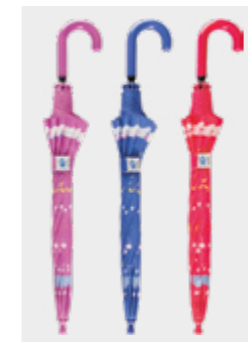

Ref.								
				AUTO/OPEN	WINDPROOF	RECYCLABLE HANDLE	RECYCLED & RECYCLABLE POLYESTER	
60231	54 cm	8	-	✓	✓	✓	✓	12-36
60232	52 cm	6	5 sec.		✓	✓	✓	12-36
60233	54 cm	8	3 sec.	✓	✓	✓	✓	12-36
60234	54 cm	8	-	✓	✓	✓	✓	12-36
60220	48 cm	8	-		✓	✓		12-36
60221	48 cm	8	-		✓	✓	✓	12-36
60222	54 cm	8	-	✓	✓	✓	✓	12-36
60224	56 cm	8	-	✓	✓	✓		12-36
60225	48 cm	8	-		✓	✓	✓	12-36

60221